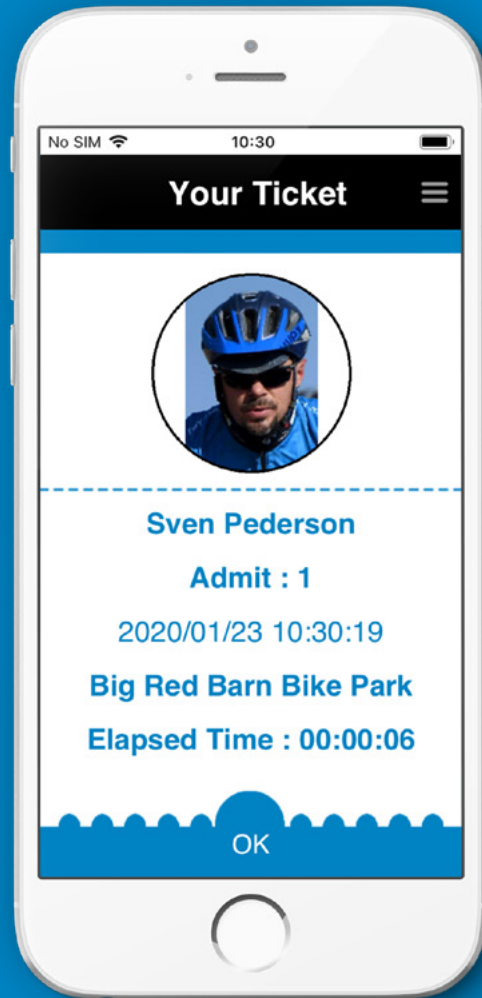

ONCE DOWNLOADED

- Register you account by following to prompts
- Upload a picture of yourself
- Enable 'Auto Sign-in'
- Hit 'Save'

Exclusive to Multipark members.

REGISTRATION

MULTIPARK

- Once registration is complete you will be accepted by our system and if you are up to date with payment, your membership will become active.
Please note that this can take 24 hrs
- Please contact our admin desk via multipark@cyclelab.co.za should you experience any problems.

Exclusive to Multipark members.

SCANNING QR CODE AT THE BIKE PARK

QR Code Poster

- Use your MultiPark membership at any of the affiliated parks by scanning the MultiPark poster and QR code at reception.

Exclusive to Multipark members.

TICKET GENERATION

- If your membership is active, it will generate a ticket.
- Please present the ticket relevant staff member at the bike park.
- You may only scan once every 2 hours at any given bike park.