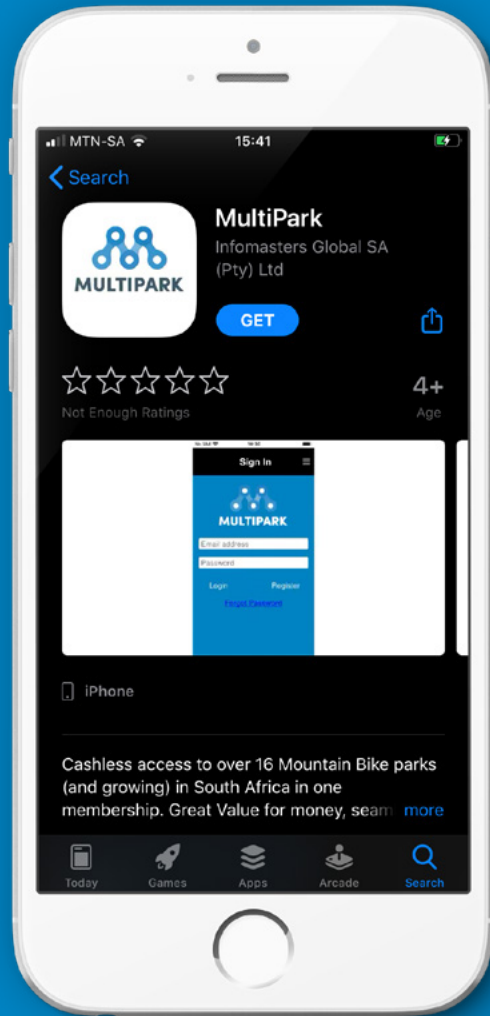

MULTIPARK 10

Gives you the flexibility of riding at any of the affiliated MultiPark bike parks, 10 times per month.

*** All access is on a monthly basis and unused access cannot be carried over from month to month.**

DOWNLOAD THE APP

MULTIPARK

- Download the MultiPark App from the App store for iOS or the Google Play Store on Android.

AVAILABLE
on the app store  

Exclusive to Multipark members.

FILL IN YOUR REGISTRATION DETAILS

ONCE DOWNLOADED

- Register you account by following to prompts
- Upload a picture of yourself
- Enable 'Auto Sign-in'
- Hit 'Save'

Exclusive to Multipark members.

REGISTRATION

MULTIPARK

- Once registration is complete you will be accepted by our system and if you are up to date with payment, your membership will become active.
Please note that this can take 24 hrs
- Please contact our admin desk via multipark@cyclelab.co.za should you experience any problems.

Exclusive to Multipark members.

SCANNING QR CODE AT THE BIKE PARK

QR Code Poster

- Use your MultiPark membership at any of the affiliated parks by scanning the MultiPark poster and QR code at reception.

Exclusive to Multipark members.