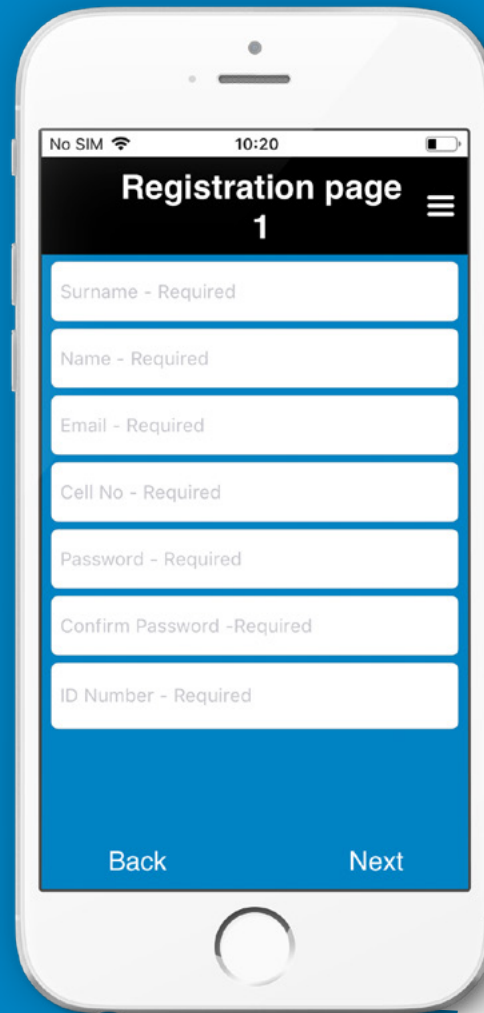

DOWNLOAD THE APP

MULTIPARK

- Download the MultiPark App from the App store for iOS or the Google Play Store on Android.

AVAILABLE
on the app store  

Exclusive to Multipark members.

FILL IN YOUR REGISTRATION DETAILS

ONCE DOWNLOADED

- Register you account by following to prompts
- Upload a picture of yourself
- Enable 'Auto Sign-in'
- Hit 'Save'

Exclusive to Multipark members.

REGISTRATION

MULTIPARK

- Once registration is complete you will be accepted by our system and if you are up to date with payment, your membership will become active.
Please note that this can take 24 hrs
- Please contact our admin desk via multipark@cyclelab.co.za should you experience any problems.

Exclusive to Multipark members.

SCANNING QR CODE AT THE BIKE PARK

QR Code Poster

- Use your MultiPark membership at any of the affiliated parks by scanning the MultiPark poster and QR code at reception.

Exclusive to Multipark members.