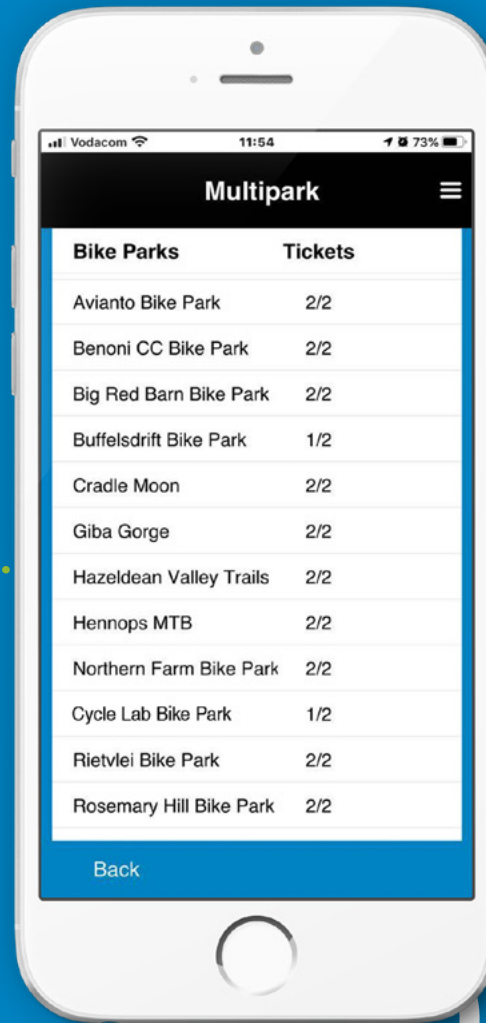

MULTIPARK

The Standard MultiPark membership will give you 2 accesses per bike park per month.

MULTIPARK 6

Gives you the flexibility of riding at any of the affiliated MultiPark bike parks, 6 times per month.

MULTIPARK 10

Gives you the flexibility of riding at any of the affiliated MultiPark bike parks, 10 times per month.

*** All access is on a monthly basis and unused access cannot be carried over from month to month.**

Exclusive to Multipark members.

SCANNING QR CODE AT THE BIKE PARK

QR Code Poster

- Use your MultiPark membership at any of the affiliated parks by scanning the MultiPark poster and QR code at reception.

Exclusive to Multipark members.

Step 3: Complete Purchase

Step 4: Present Ticket

TICKETS AVAILABLE

MULTIPARK

- Effortlessly view the number of tickets available on your account by clicking on Membership Products.

STEP 7

Exclusive to Multipark members.