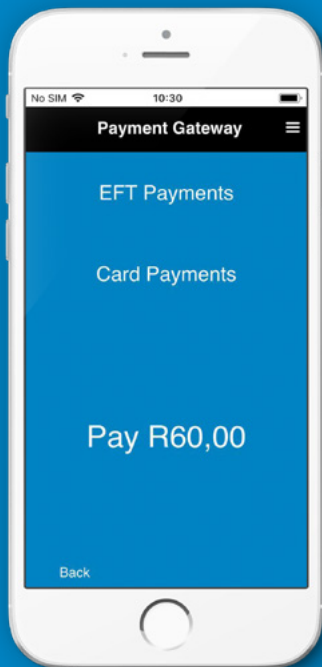

Exclusive to Multipark members.

SCANNING QR CODE AT THE BIKE PARK

QR Code Poster

- Use your MultiPark membership at any of the affiliated parks by scanning the MultiPark poster and QR code at reception.

Exclusive to Multipark members.

TICKET GENERATION

- If your membership is active, it will generate a ticket.
- Please present the ticket relevant staff member at the bike park.
- You may only scan once every 2 hours at any given bike park.

HOW TO PURCHASE ADDITIONAL TICKETS

- If you use up all of your tickets, no problem! You will be able to purchase additional tickets via the MultiPark app.

Step 1: Choose method of payment

Step 2: Follow instructions