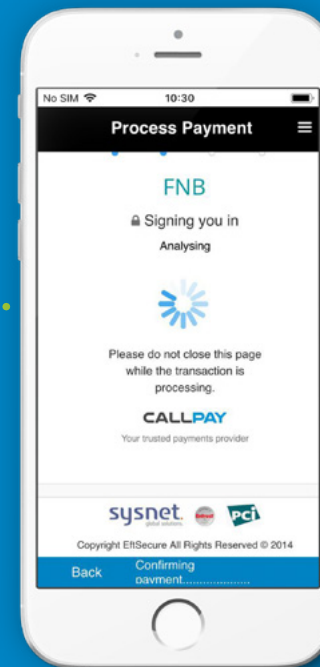

HOW TO PURCHASE ADDITIONAL TICKETS

- If you use up all of your tickets, no problem! You will be able to purchase additional tickets via the MultiPark app.

Step 1: Choose method of payment

Step 2: Follow instructions

Step 3: Complete Purchase

Step 4: Present Ticket

TICKETS AVAILABLE

MULTIPARK

- Effortlessly view the number of tickets available on your account by clicking on Membership Products.

STEP 7

Exclusive to Multipark members.