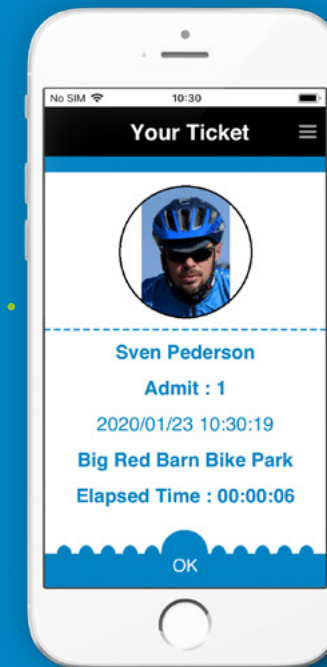

HOW TO PURCHASE ADDITIONAL TICKETS

- If you use up all of your tickets, no problem! You will be able to purchase additional tickets via the MultiPark app.

Step 1: Choose method of payment

Step 2: Follow instructions

Step 3: Complete Purchase

Step 4: Present Ticket

TICKETS AVAILABLE

MULTIPARK

- Effortlessly view the number of tickets available on your account by clicking on Membership Products.

STEP 7

Exclusive to Multipark members.